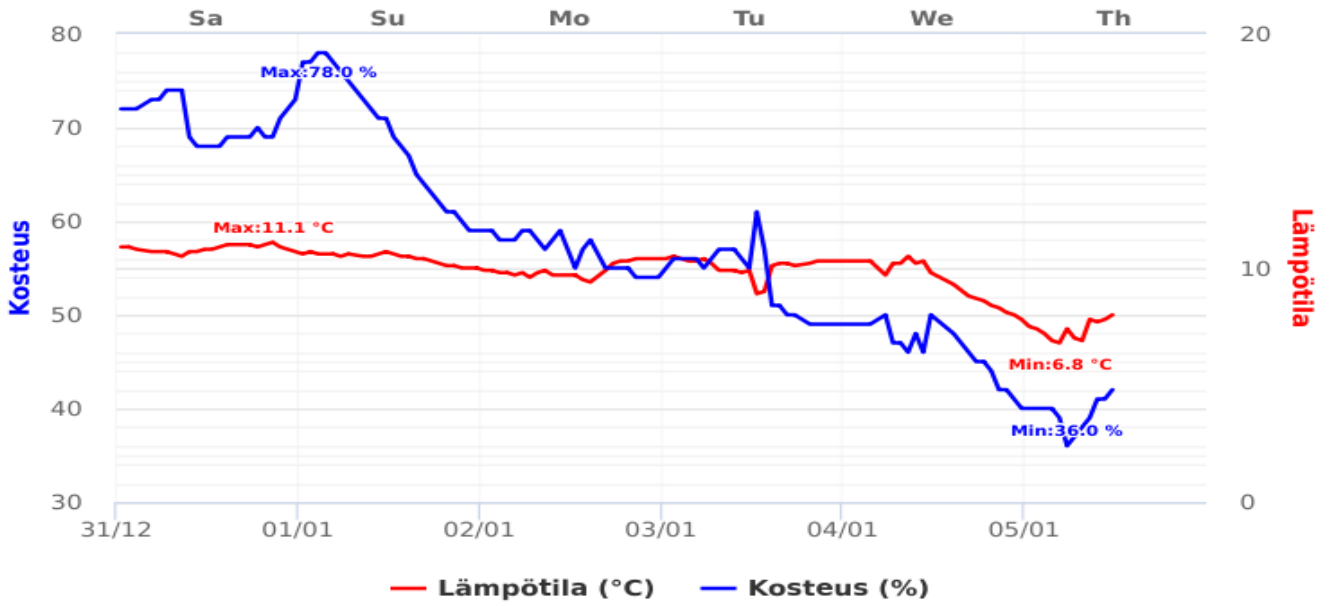

Red : At least one min/max alarm has been activated

Yellow : At least one min/max warning has been activated

Green : All monitored values are inside target levels

Analysis:

Ilma

01.krs As 3 ILMA

Ilma

01.krs IRT.VAR (ILMA)

Ilma

02.krs As 10 ILMA

Ilma

02.krs As 16 ILMA

Ilma

03.krs As 23 ILMA

Ilma

03.krs As 29 ILMA