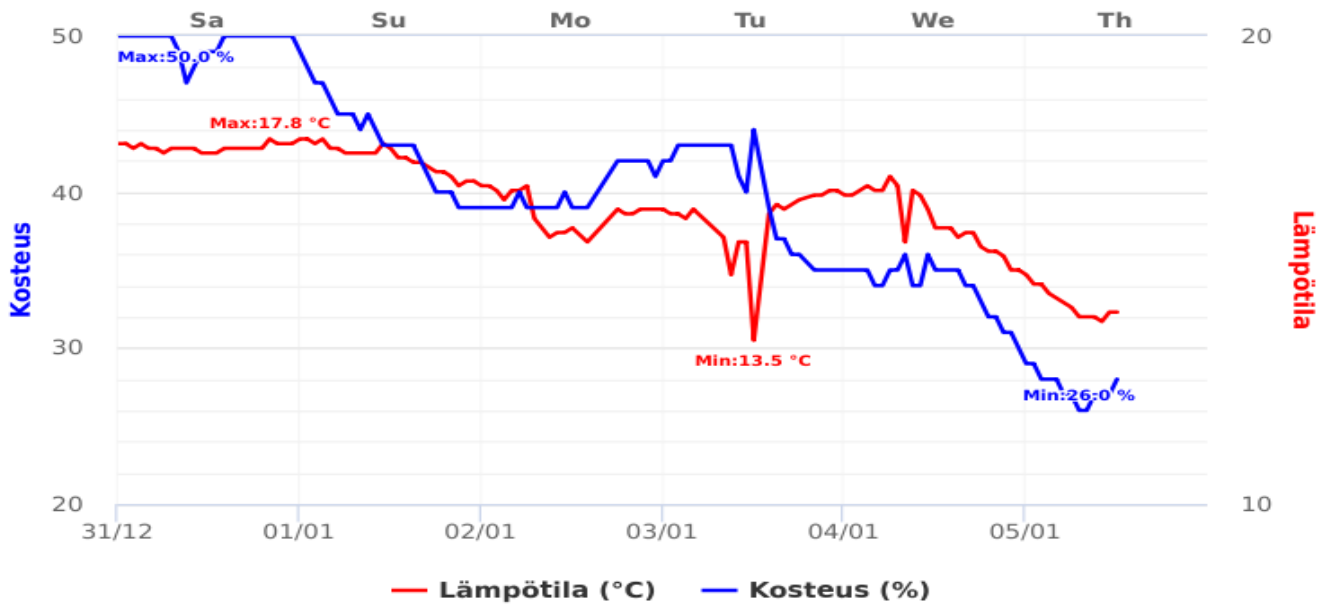

Red : At least one min/max alarm has been activated

Yellow : At least one min/max warning has been activated

Green : All monitored values are inside target levels

Analysis:

Ilma

01.krs As 3 ILMA

Ilma

01.krs IRT.VAR (ILMA)

Ilma

02.krs As 10 ILMA

Ilma

02.krs As 16 ILMA

Ilma

03.krs As 23 ILMA

Ilma

03.krs As 29 ILMA