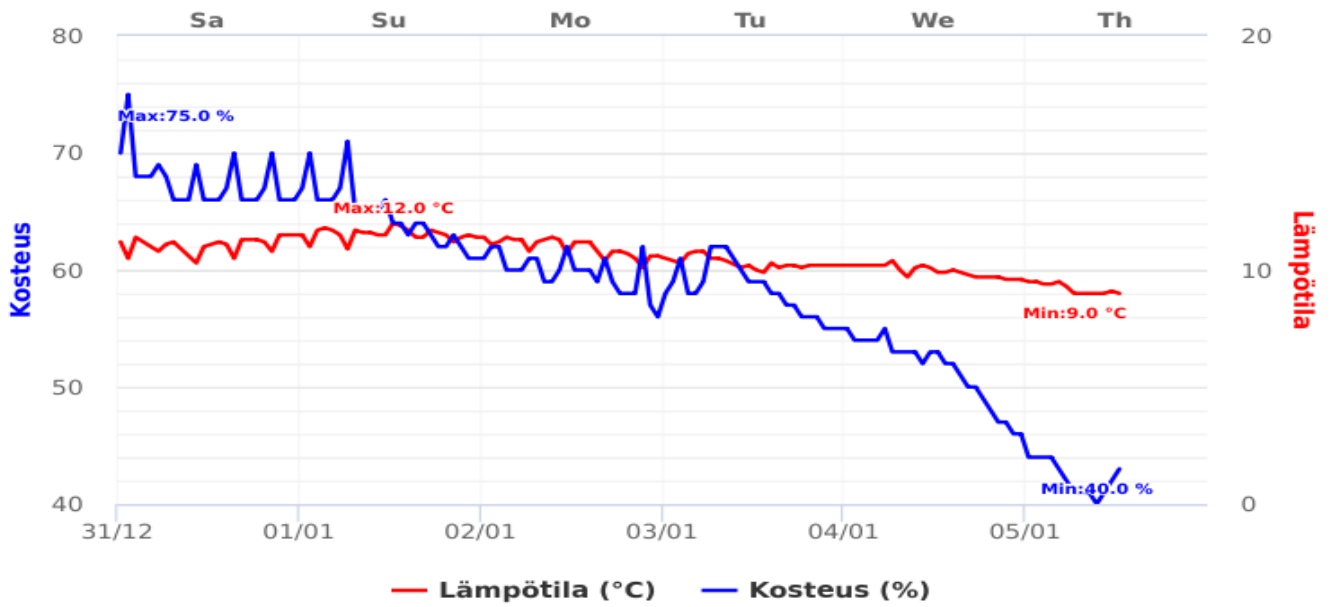

Red : At least one min/max alarm has been activated

Yellow : At least one min/max warning has been activated

Green : All monitored values are inside target levels

Analysis:

Ilma

01.krs As 3 ILMA

Ilma

01.krs IRT.VAR (ILMA)

Ilma

02.krs As 10 ILMA

Ilma

02.krs As 16 ILMA

Ilma

03.krs As 23 ILMA

Ilma

03.krs As 29 ILMA