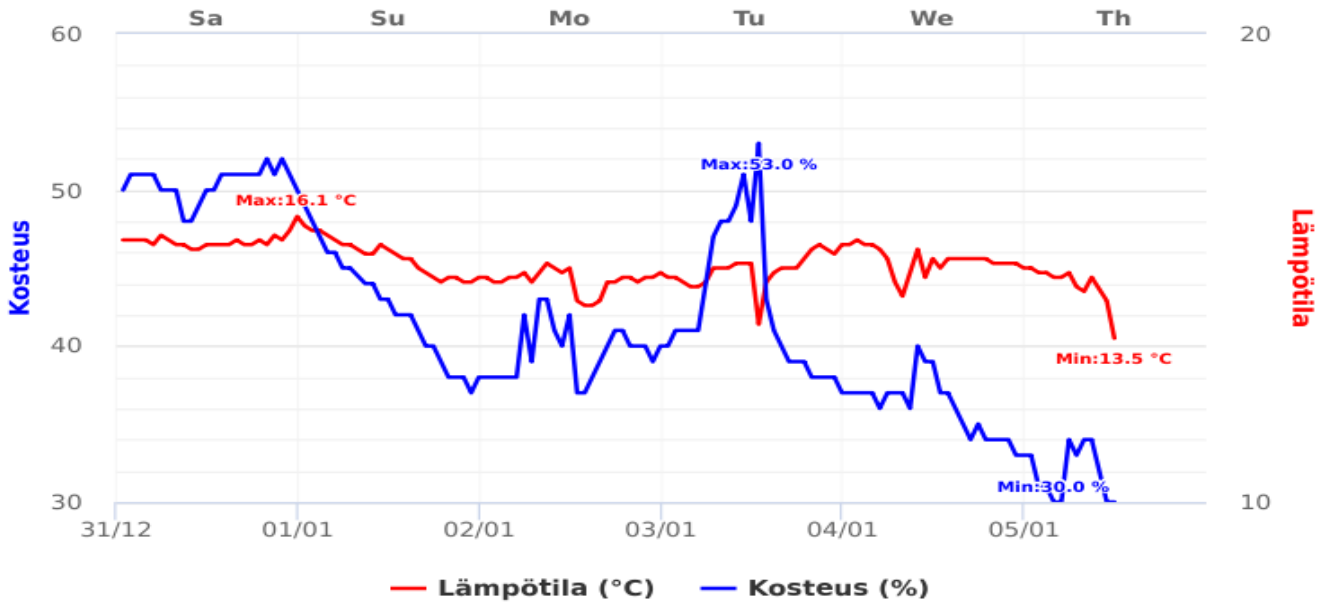

Red : At least one min/max alarm has been activated

Yellow : At least one min/max warning has been activated

Green : All monitored values are inside target levels

Analysis:

Ilma

01.krs As 3 ILMA

Ilma

01.krs IRT.VAR (ILMA)

Ilma

02.krs As 10 ILMA

Ilma

02.krs As 16 ILMA

Ilma

03.krs As 23 ILMA

Ilma

03.krs As 29 ILMA

Ilma 04.krs As 36 ILMA

Ilma 04.krs As 42 ILMA