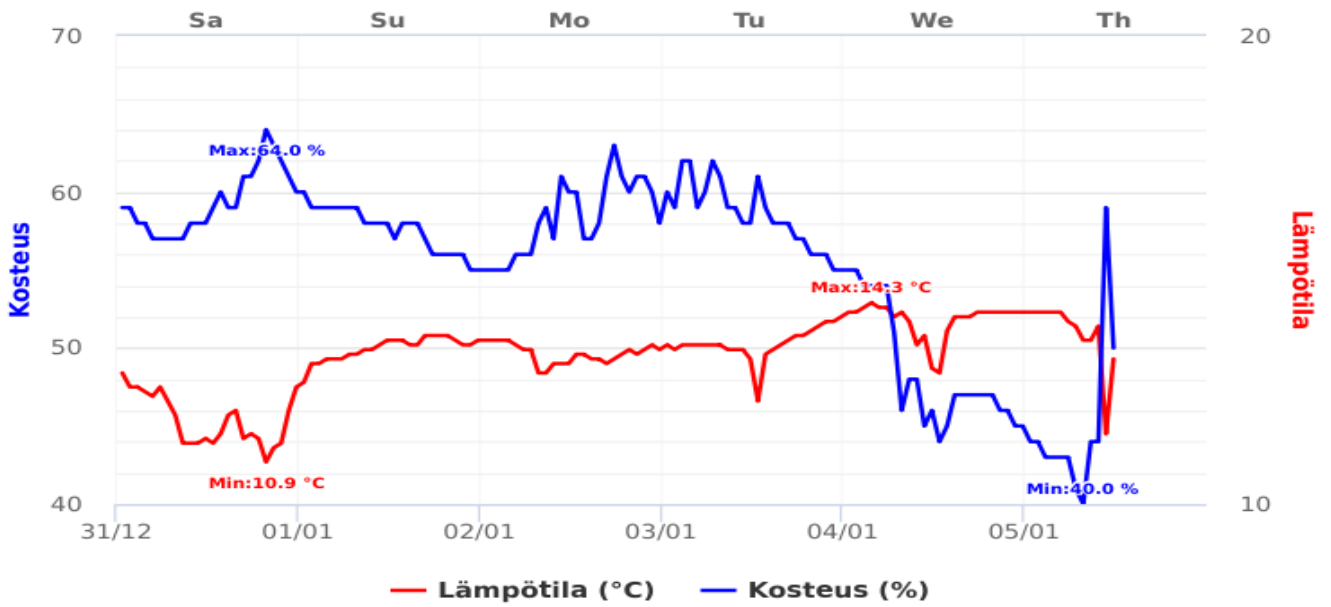

Red : At least one min/max alarm has been activated

Yellow : At least one min/max warning has been activated

Green : All monitored values are inside target levels

Analysis:

Ilma

01.krs As 3 ILMA

Ilma

01.krs IRT.VAR (ILMA)

Ilma

02.krs As 10 ILMA

Ilma

02.krs As 16 ILMA

Ilma

03.krs As 23 ILMA

Ilma

03.krs As 29 ILMA

Ilma 04.krs As 36 ILMA

Ilma 04.krs As 42 ILMA