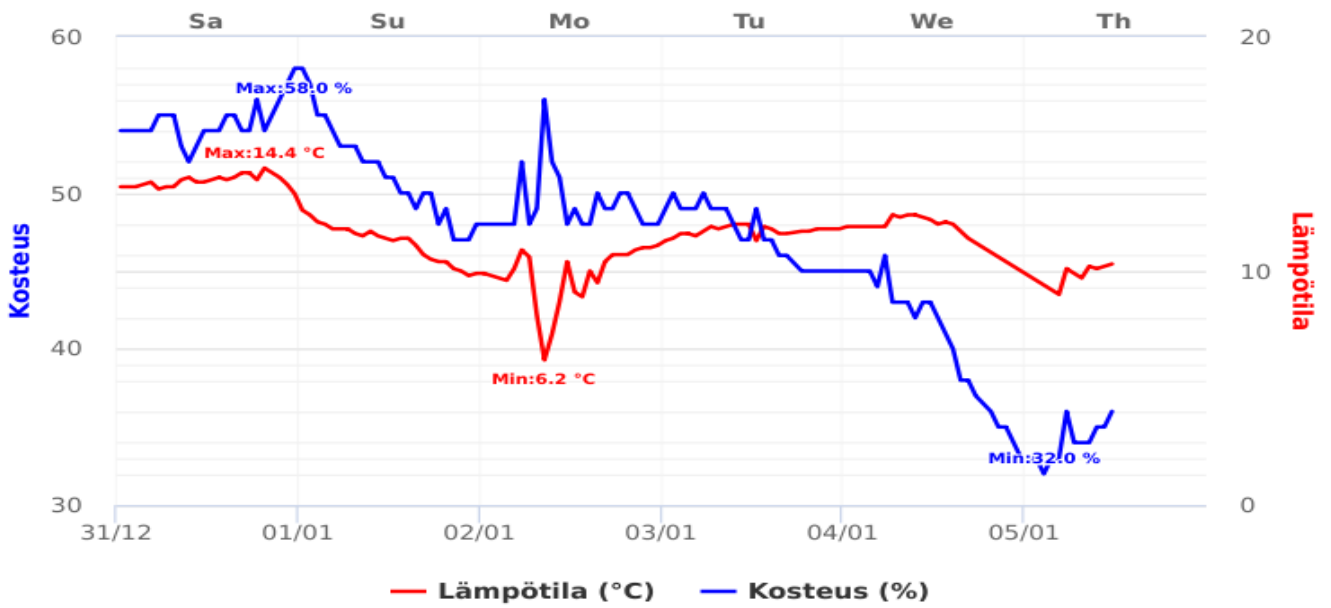

Red : At least one min/max alarm has been activated

Yellow : At least one min/max warning has been activated

Green : All monitored values are inside target levels

Analysis:

Ilma

01.krs As 3 ILMA

Ilma

01.krs IRT.VAR (ILMA)

Ilma

02.krs As 10 ILMA

Ilma

02.krs As 16 ILMA

Ilma

03.krs As 23 ILMA

Ilma

03.krs As 29 ILMA