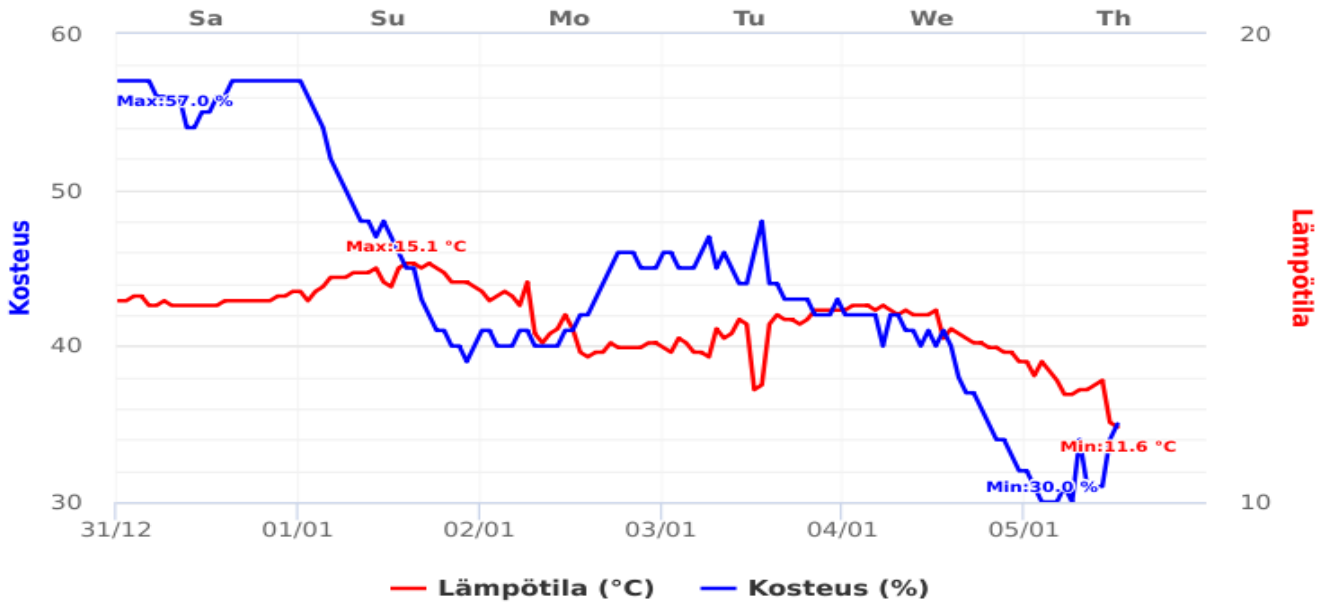

Red : At least one min/max alarm has been activated

Yellow : At least one min/max warning has been activated

Green : All monitored values are inside target levels

Analysis:

Ilma

01.krs As 3 ILMA

Ilma

01.krs IRT.VAR (ILMA)

Ilma

02.krs As 10 ILMA

Ilma

02.krs As 16 ILMA

Ilma

03.krs As 23 ILMA

Ilma

03.krs As 29 ILMA

Ilma 04.krs As 36 ILMA

Ilma 04.krs As 42 ILMA